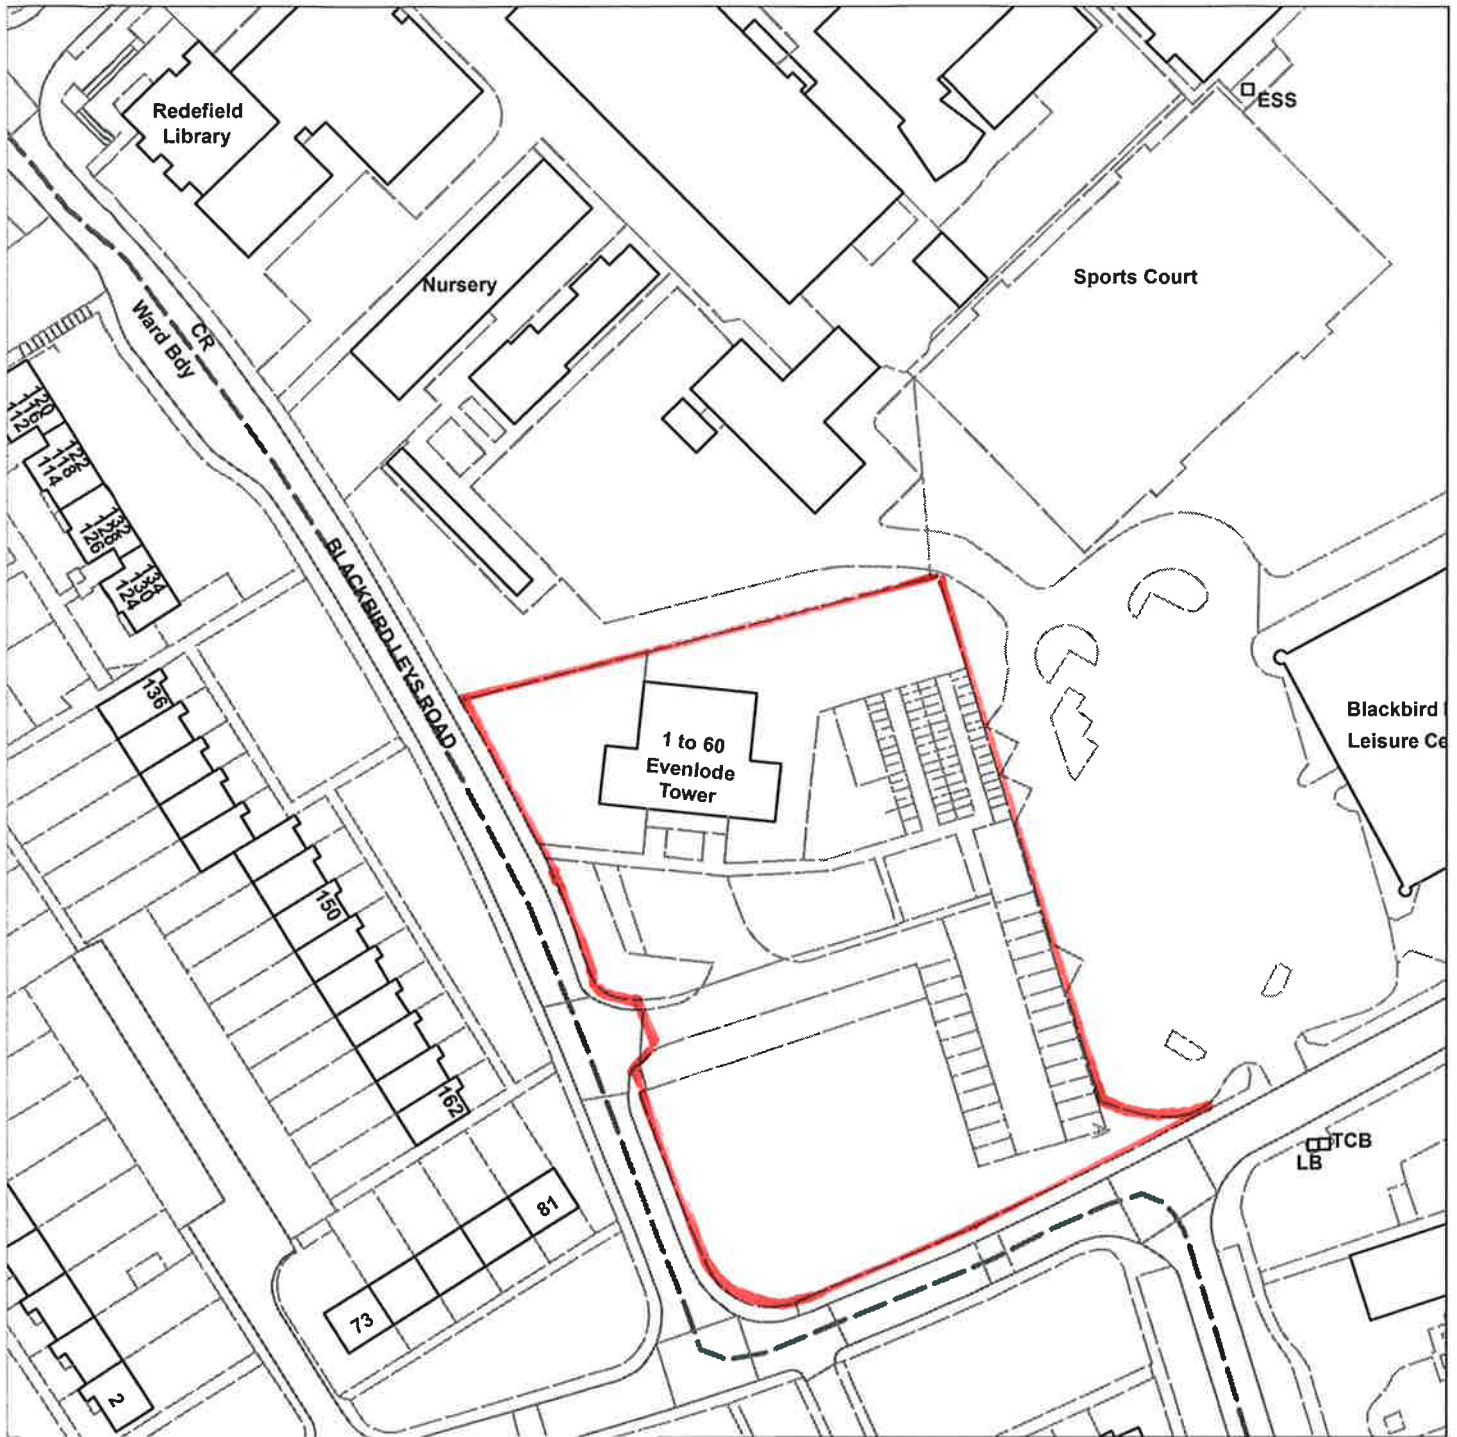

Evenlode Tower, Oxford

1:1062

Organisation	Oxford City Council
Department	Planning Enforcement
Comments	Not Set
Date	28 October 2014
SLA Number	100019348

This page is intentionally left blank